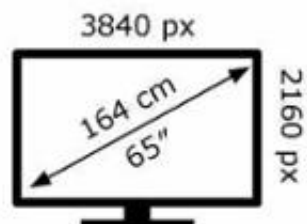

ENERG 

Panasonic

TX-65JX800E

106 kWh/1000h

ABCDEF**G**

149 kWh/1000h

2019/2013